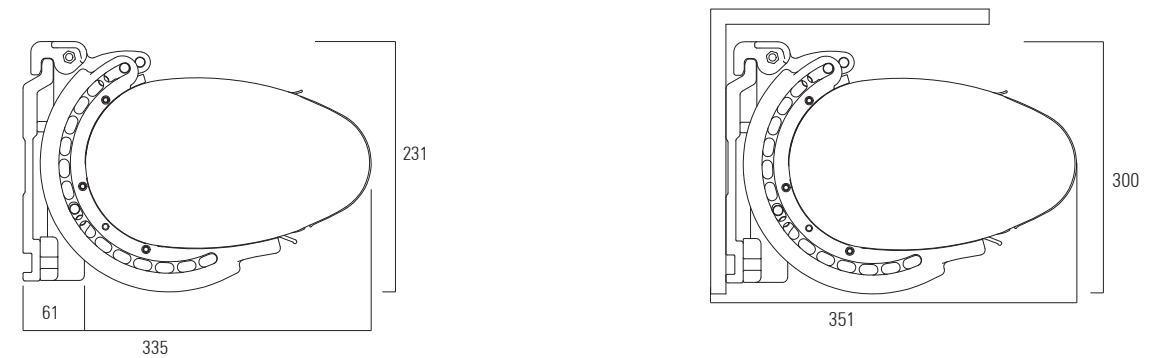

large dimensions and innovation
in perfect harmony

DENE B

CONTINUOUS ADJUSTMENT

0° - 80°

DIMENSIONS WITH AWNING CLOSED

WIND RESISTANCE CLASS | EUROPEAN STANDARD UNI EN 13561

| width | projection with awning open | class |
|--------|-----------------------------|-------|
| 600 cm | 400 cm | 1 |
| 600 cm | 300 cm | 2 |

You can adjust the ILE system's light-color range via app, or with remote control (included).

Maximum dimensions:

width 715 cm

projection 400 cm

COLOR DESIGN

SIDERA takes you into the alluring world of color design.