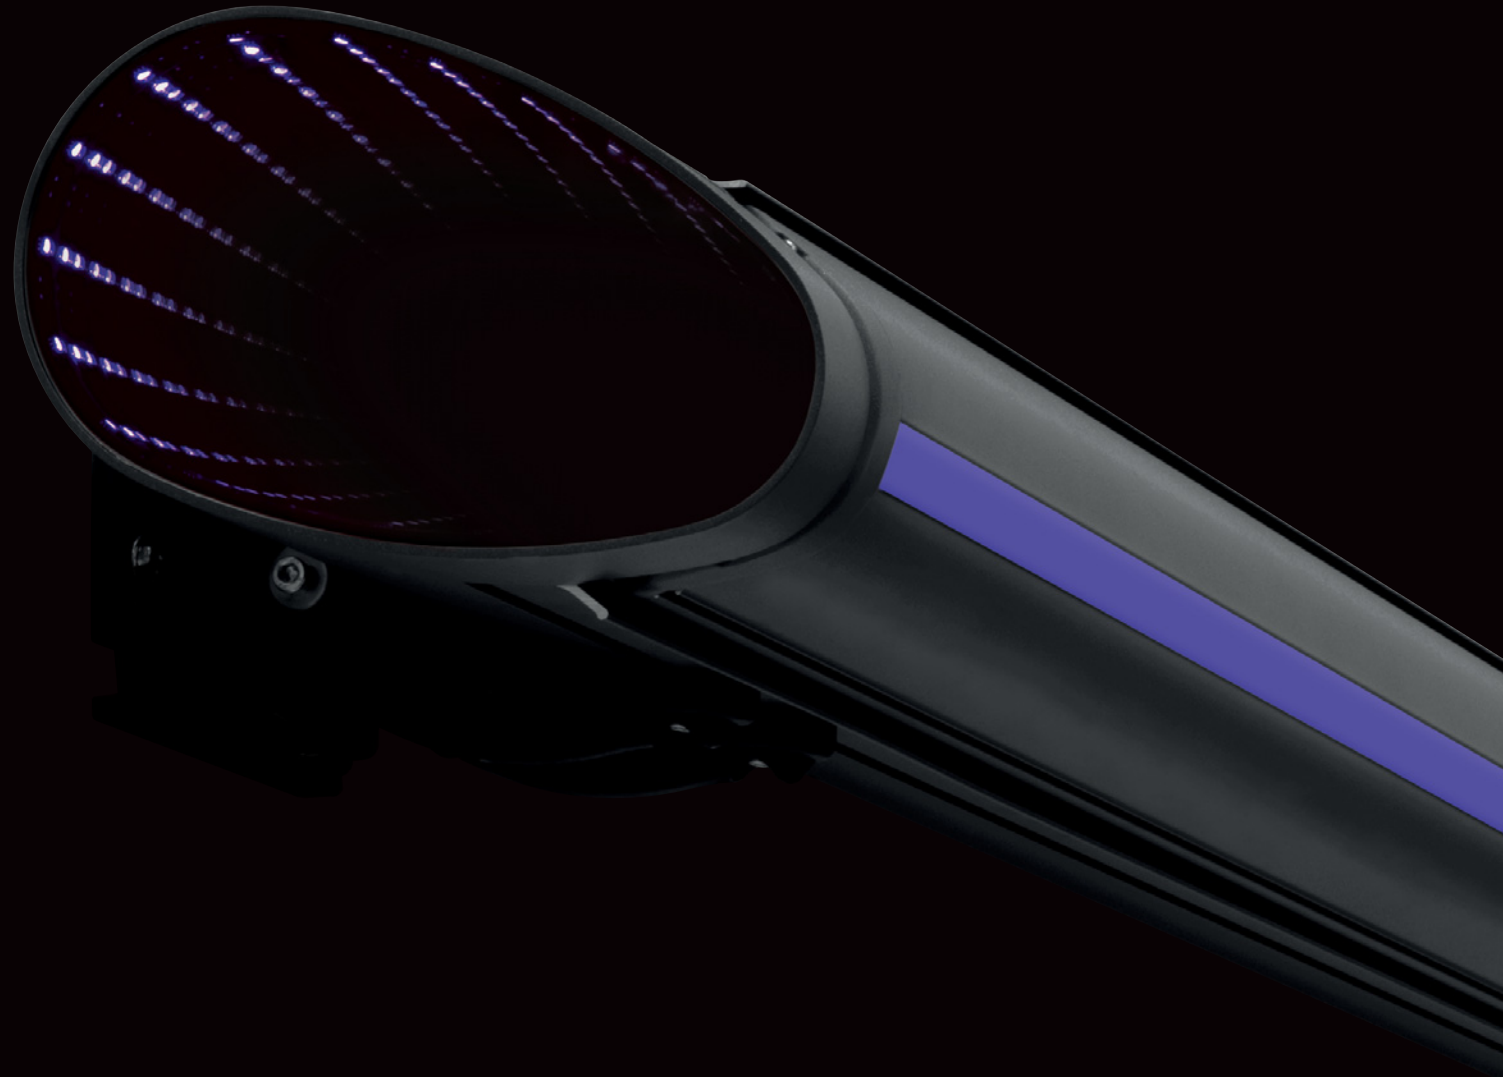

TECHNICAL INFORMATION

Cassette awning with hermetic closure.

Installation: ceiling and wall-mounted.

Angle of pitch: continuous from 0° to 80°.

Arms: internal, with dimmable white LED light.

Frame available in 9 state-of-the-art colors that can be matched with different types of fabric (see page 80).

You can adjust the ILE system's light-color range via app, or with remote control (included).

Maximum dimensions:

width 715 cm

projection 400 cm

COLOR DESIGN

SIDERA takes you into the alluring world of color design.