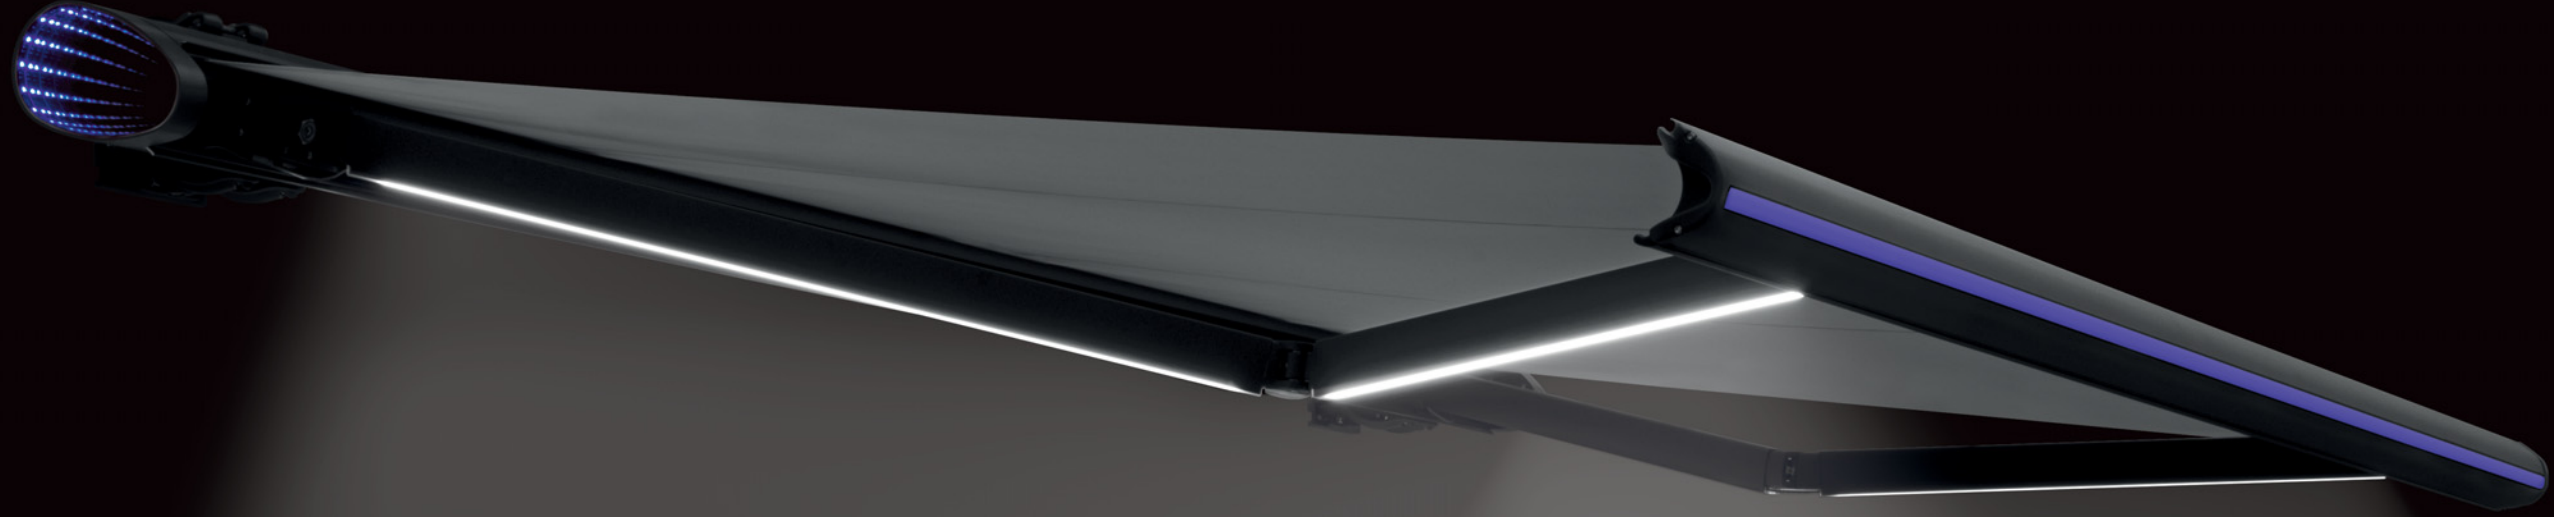

folding arm awnings with cassette

DENEREB

SIDERA

400 cm MAX. PROJECTION