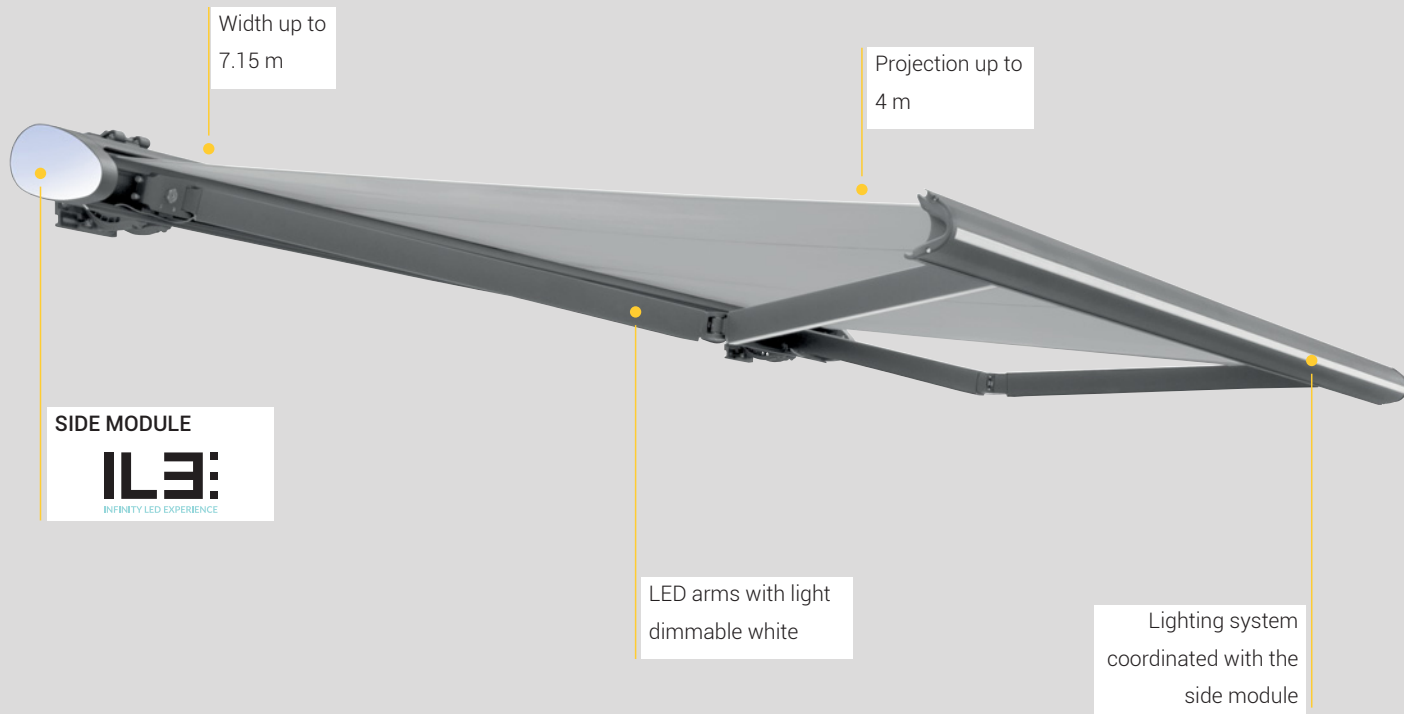

IN THE DAY
it enchants

IN THE NIGHT
it lights up its glowing heart

DEZENEB

DENE B

400^{MAX. PROJECTION} cm

With its integrated side ILE modules, during the daytime DENE B reflects the outdoor setting with its high-quality tempered glass mirrored surfaces. With its projection of up to 4 m and width of up to 7.15 m, it has become an icon of remarkable size, ideal for installation in large areas.

You can adjust the ILE system's light-color range via app, or with remote control (included).

Maximum dimensions:

width 715 cm

projection 400 cm

COLOR DESIGN

SIDERA takes you into the alluring world of color design.