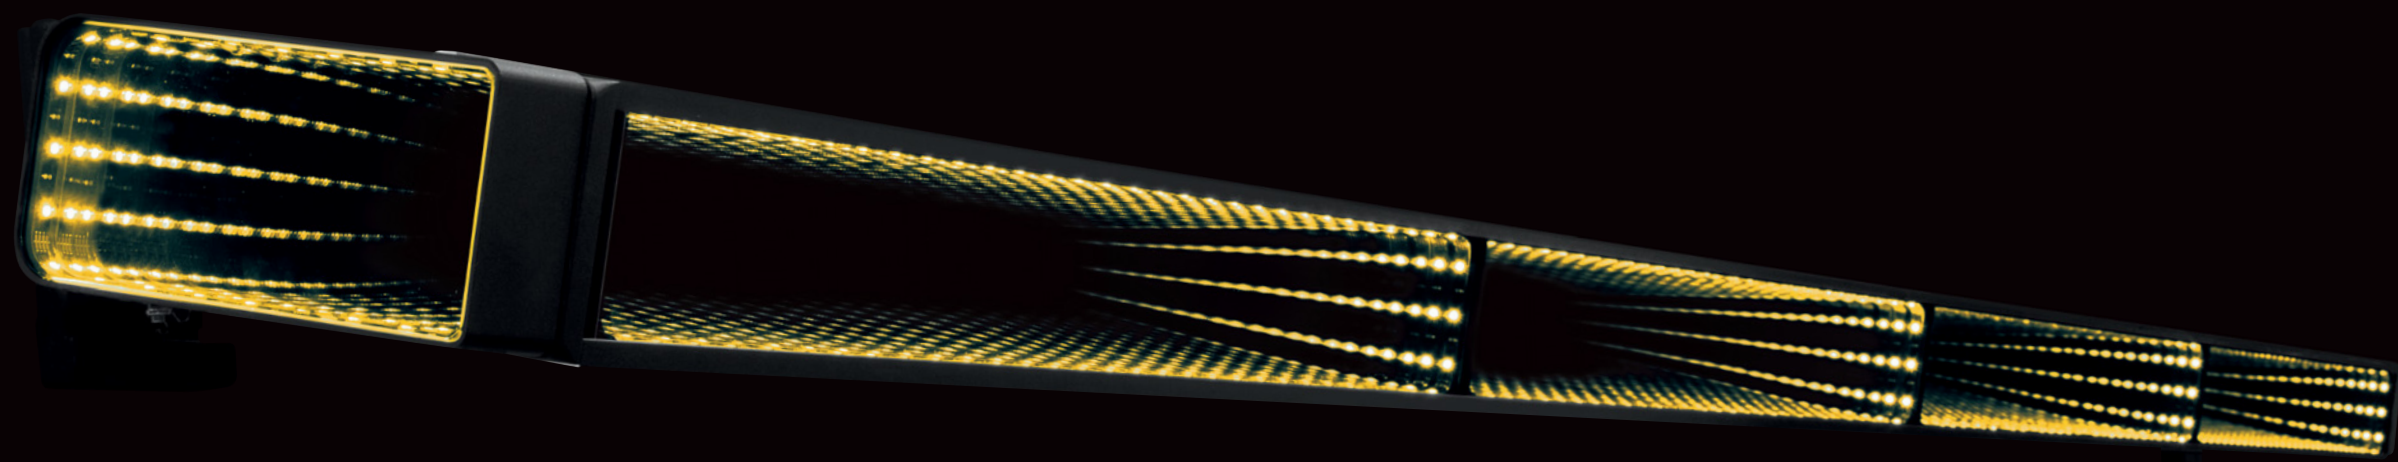

SIDERA

YOUR OUTDOORS
BECOME STRIKINGLY
UNIQUE AND
INFINITELY
PRIZED