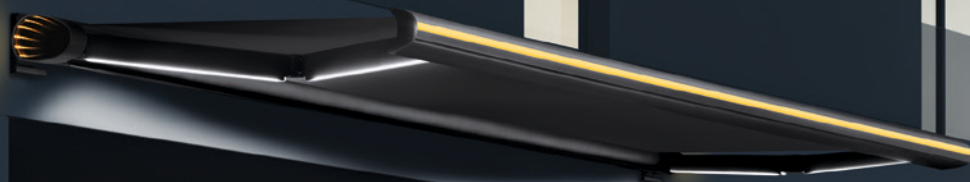

 **SIDERA**
awning • light • design

folding arm awnings with cassette

GIAUSAR

INFINITE DESIGN
striking impact

EN CONSUMER

IMAGINE
AN AWNING
THAT BECOMES A
DESIGN ICON
AT NIGHT

SIDERA

YOUR OUTDOORS
BECOME STRIKINGLY
UNIQUE AND
INFINITELY
PRIZED