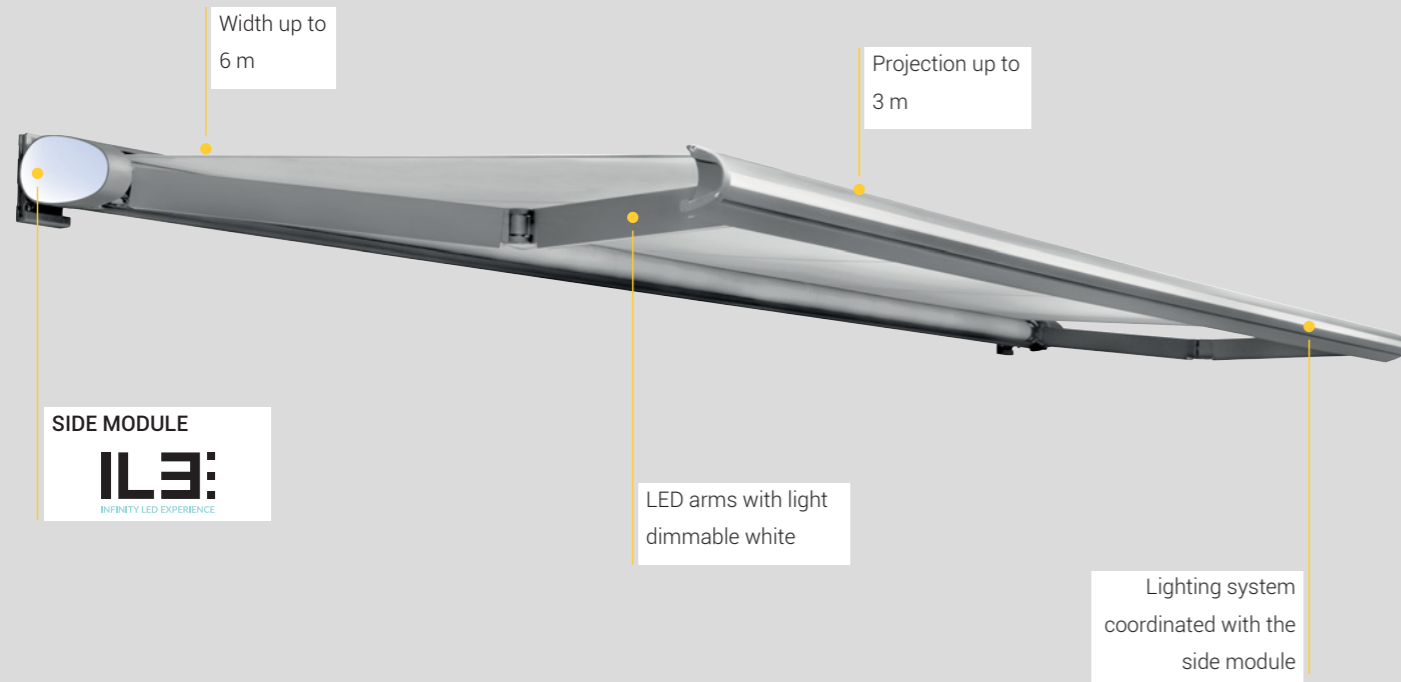

CLAUSAR

CLAUSAR

IN THE NIGHT
it lights up its glowing heart

GIAUSAR 300^{MAX. PROJECTION} cm

GIAUSAR

GIAUSAR, with its minimal design, is an essential feature perfectly suited to all settings.

Outstanding visual effects are created with ILE's integrated LED side lighting system which is coordinated with the integrated lighting on the front. The slim, minimalist design takes awnings