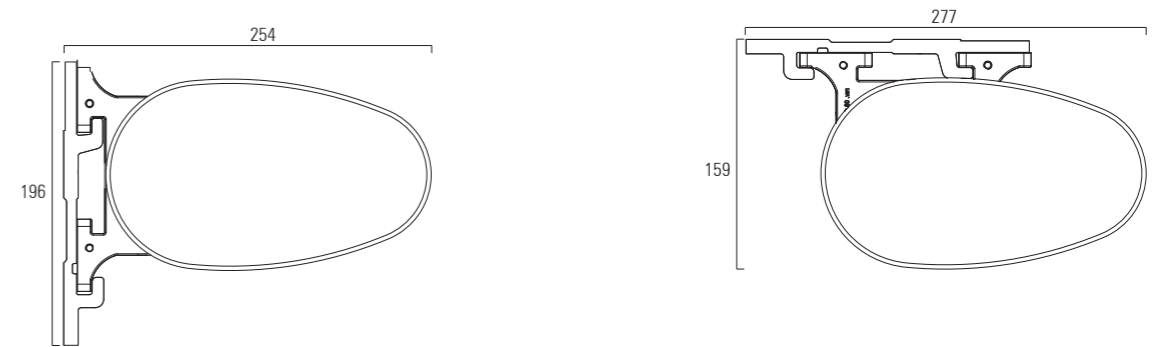

the perfect balance between
innovation and design

GIAUSAR

CONTINUOUS ADJUSTMENT

0° - 83°

DIMENSIONS WITH AWNING CLOSED

WIND RESISTANCE CLASS | EUROPEAN STANDARD UNI EN 13561

width	projection with awning open	class
600 cm	300 cm	1
600 cm	200 cm	2

FRAME COLORS FOR GIAUSAR

GIAUSAR

TECHNICAL INFORMATION

Cassette awning with hermetic closure.

Installation: ceiling and wall-mounted.

Angle of pitch: continuous from 0° to 83°.

Arms: side, with dimmable white LED light.

Maximum dimensions:

width 600 cm

projection 300 cm

COLOR DESIGN

SIDERA takes you into the alluring world of color design.

Be inspired by a color palette that will transform your space into a true statement of style and personality.