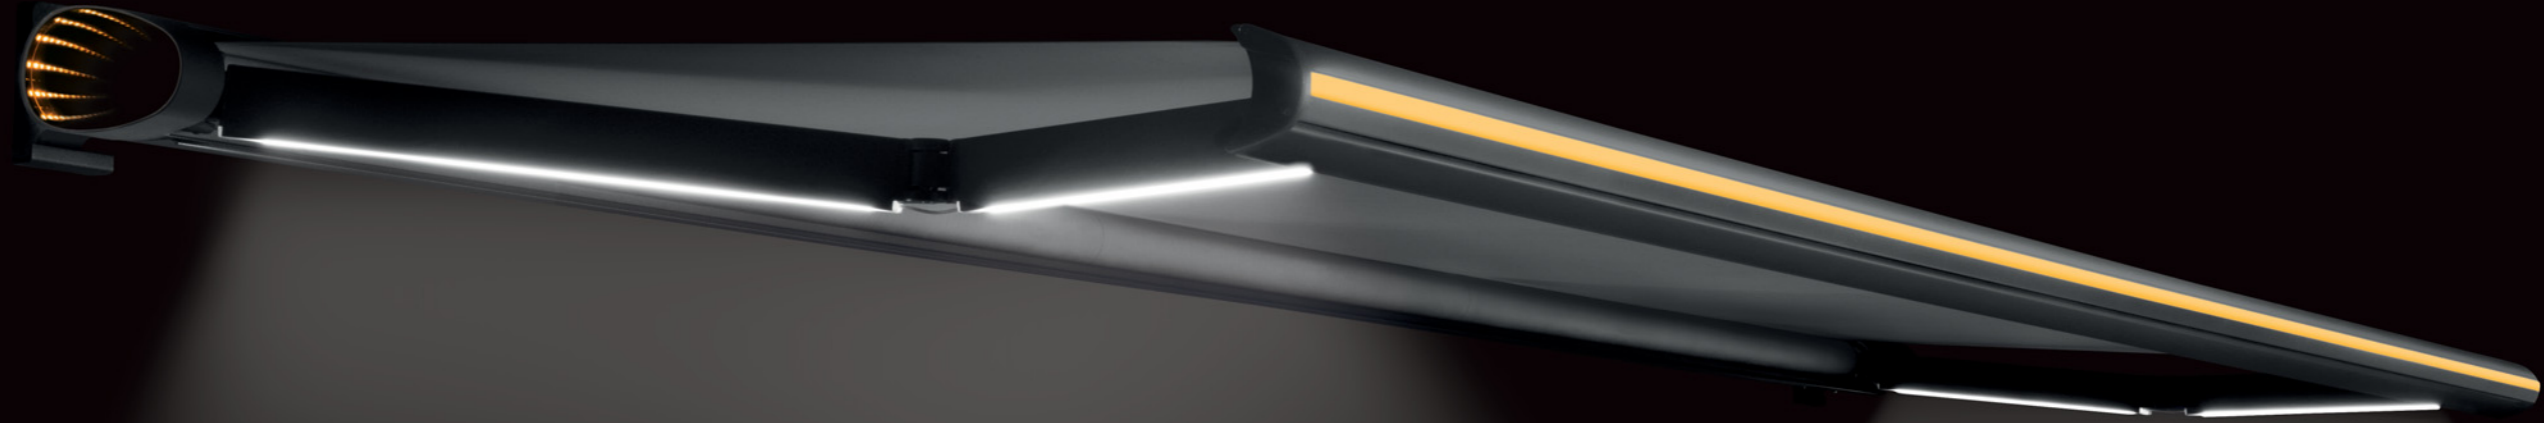

folding arm awnings with cassette

GLAUSAR

SIDERA

300 cm MAX. PROJECTION