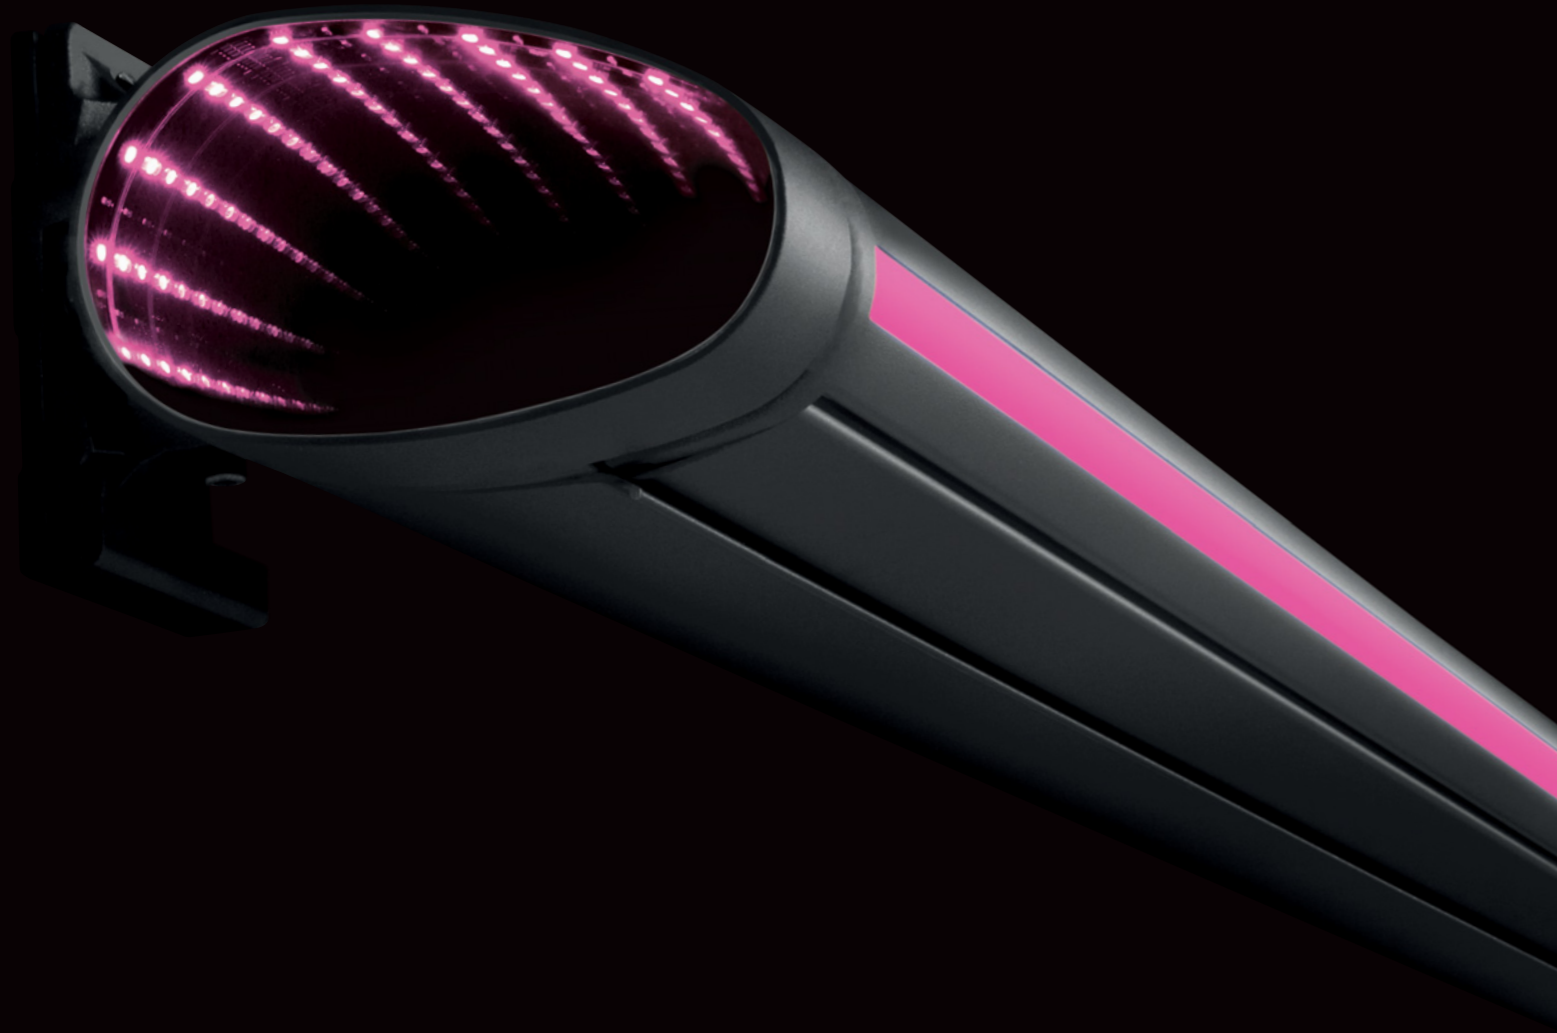

FRAME COLORS FOR GIAUSAR

GIAUSAR

TECHNICAL INFORMATION

Cassette awning with hermetic closure.

Installation: ceiling and wall-mounted.

Angle of pitch: continuous from 0° to 83°.

Arms: side, with dimmable white LED light.