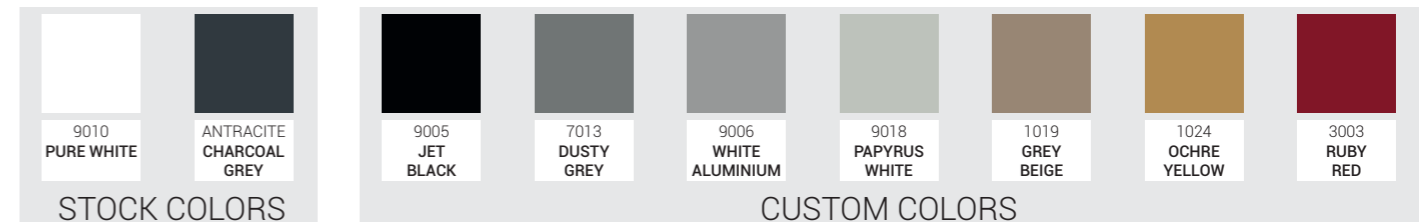

FRAME COLORS FOR GIAUSAR