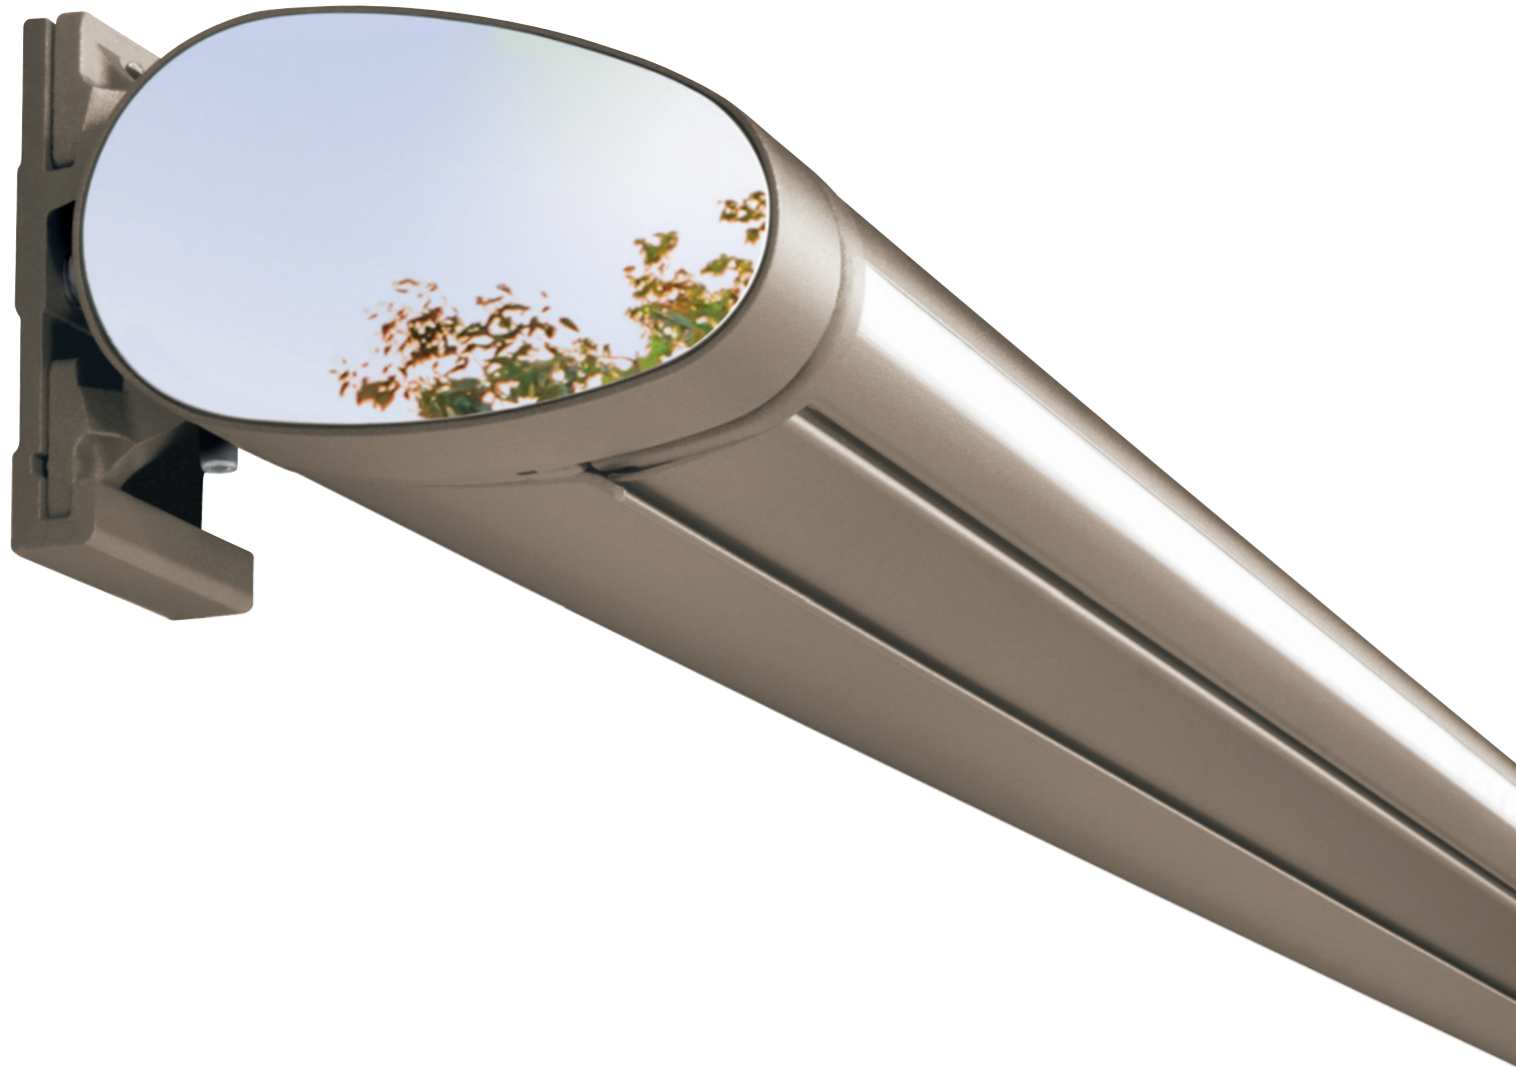

CONTINUOUS ADJUSTMENT

0° - 83°

DIMENSIONS WITH AWNING CLOSED

WIND RESISTANCE CLASS | EUROPEAN STANDARD UNI EN 13561

width	projection with awning open	class
600 cm	300 cm	1
600 cm	200 cm	2

FRAME COLORS FOR GIAUSAR