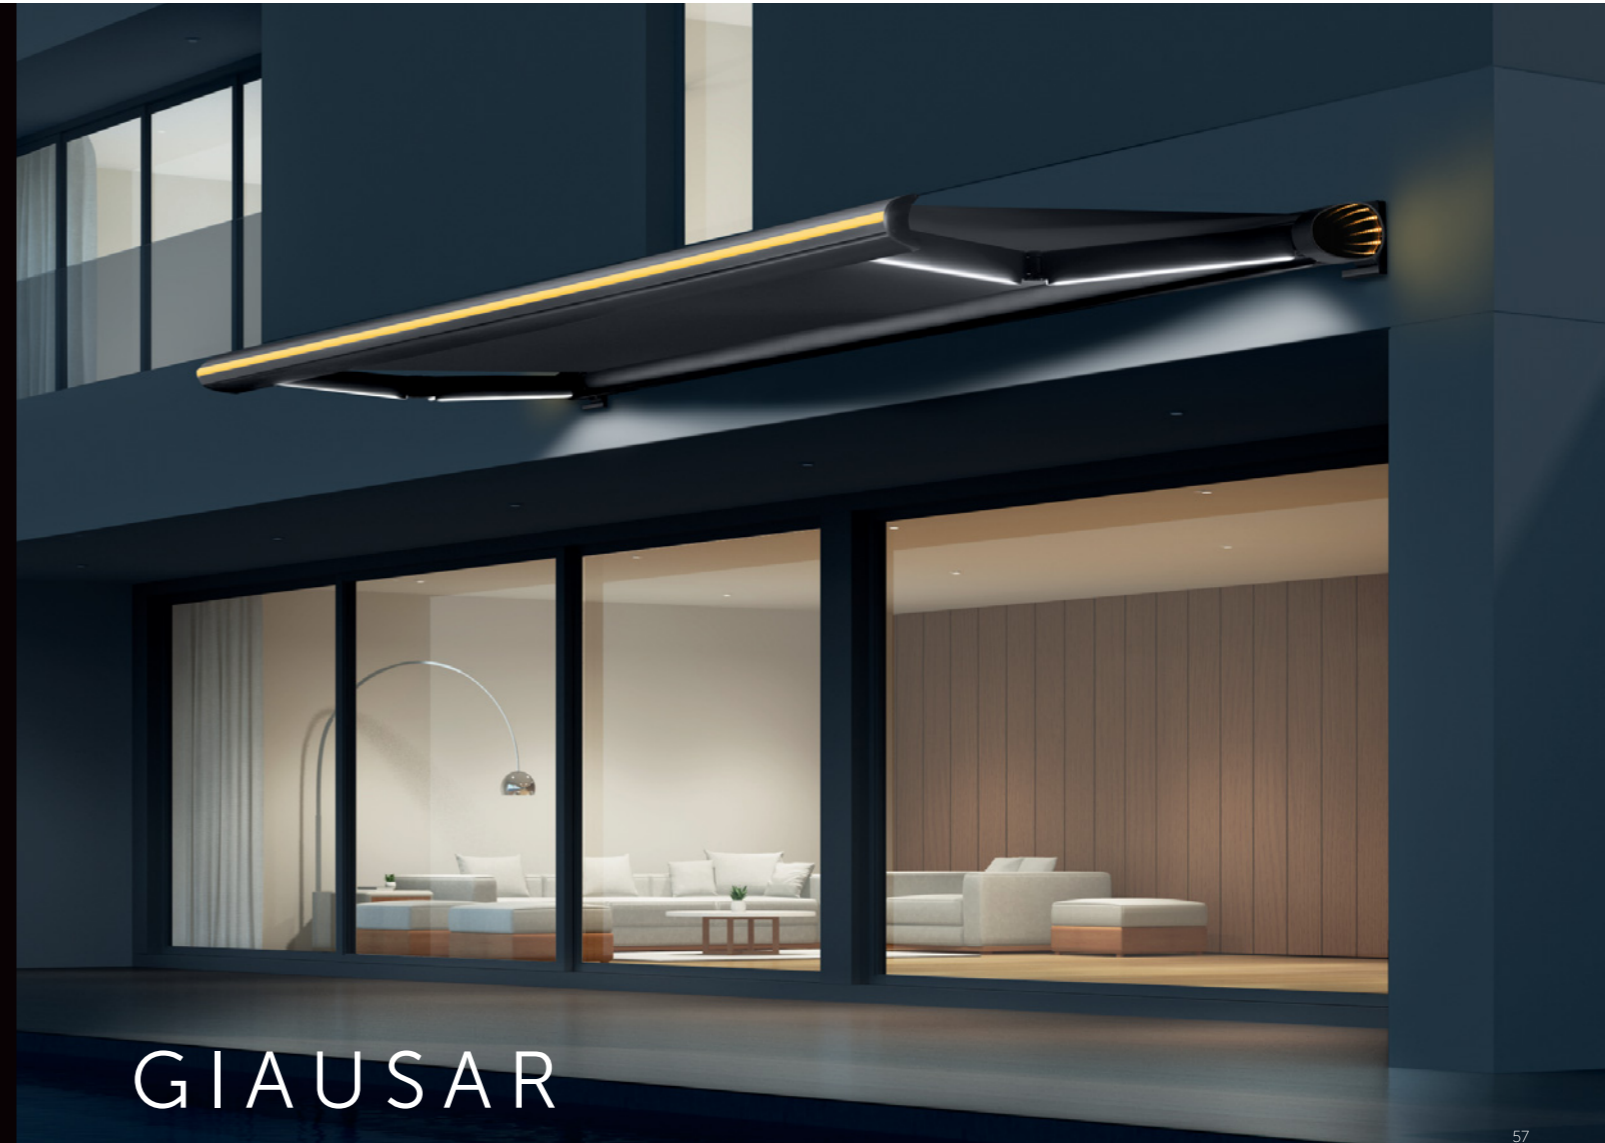

GIAUSAR

GIAUSAR, with its minimal design, is an essential feature perfectly suited to all settings.

Outstanding visual effects are created with ILE's integrated LED side lighting system which is coordinated with the integrated lighting on the front. The slim, minimalist design takes awnings

to a new level: from an accessory to be the focus of your outdoor setting, inviting you and your guests to enjoy the outdoors as a timeless space, also with the arms with their dimmable white LED light. ILE modules give you full control over the light in a vast range of tones. The ability to also customize

light intensity and color via the remote control or app makes GIAUSAR an outdoor color therapy tool, **perfect for harmonizing your outdoor zone with your emotional well-being**. You can give a gentle light intensity for a soothing atmosphere, or increase the light intensity for a special occasion.

the perfect balance between
innovation and design