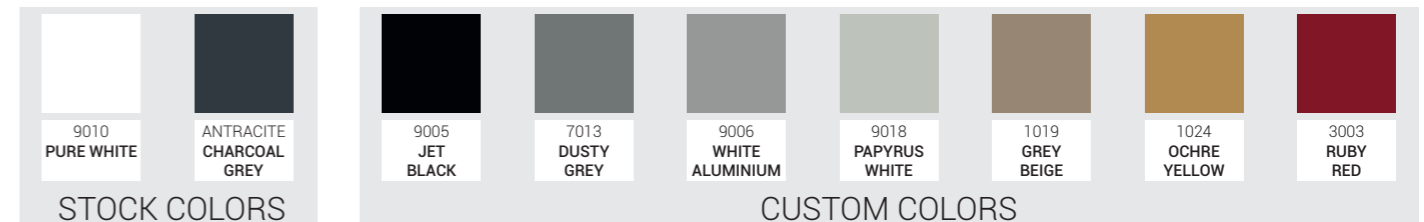

## DIMENSIONS WITH AWNING CLOSED

## FRAME COLORS FOR POLARIS

## AVAILABLE COLORS

### STOCK COLORS

	9010 PURE WHITE	ANTRACITE CHARCOAL GREY
FRAME		
RECOMMENDED FRAME-FABRIC MATCHES		