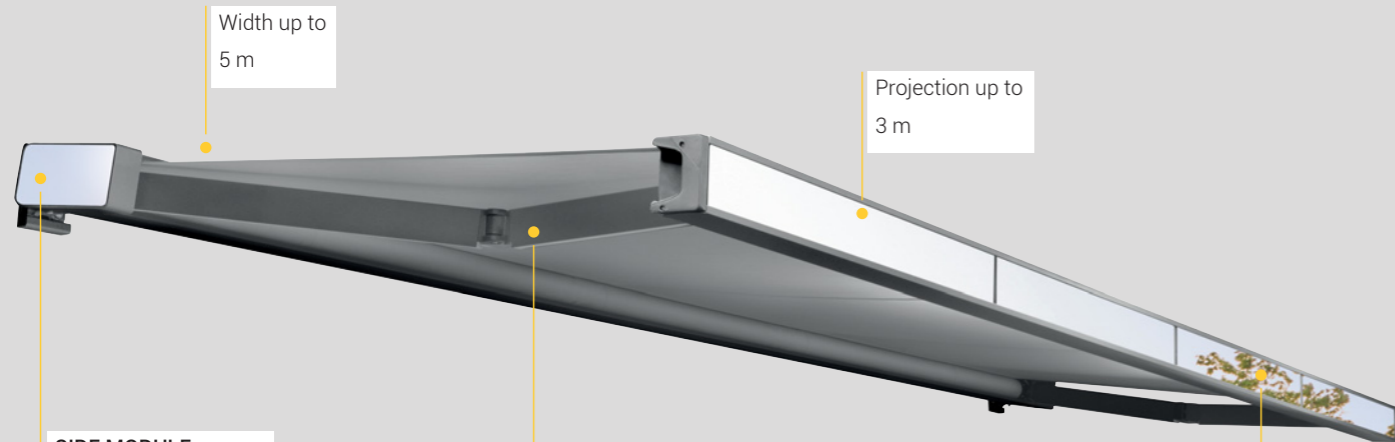

# POLARIS

MAX. PROJECTION  
300 cm

SIDE MODULE

LED arms with light dimmable white

FRONT MODULE

Lighting system coordinated with the side module

With its ILE integrated modules on the side and front, during the daytime POLARIS integrates seamlessly with the outdoor environment by