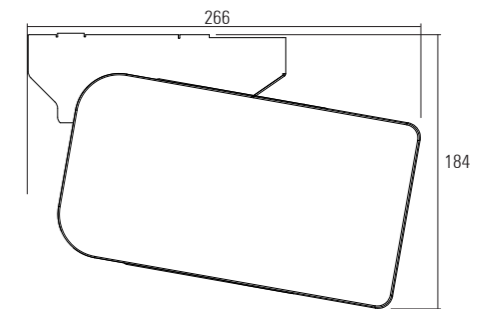

## DIMENSIONS WITH AWNING CLOSED

**Maximum dimensions:**  
width 500 cm  
projection 300 cm