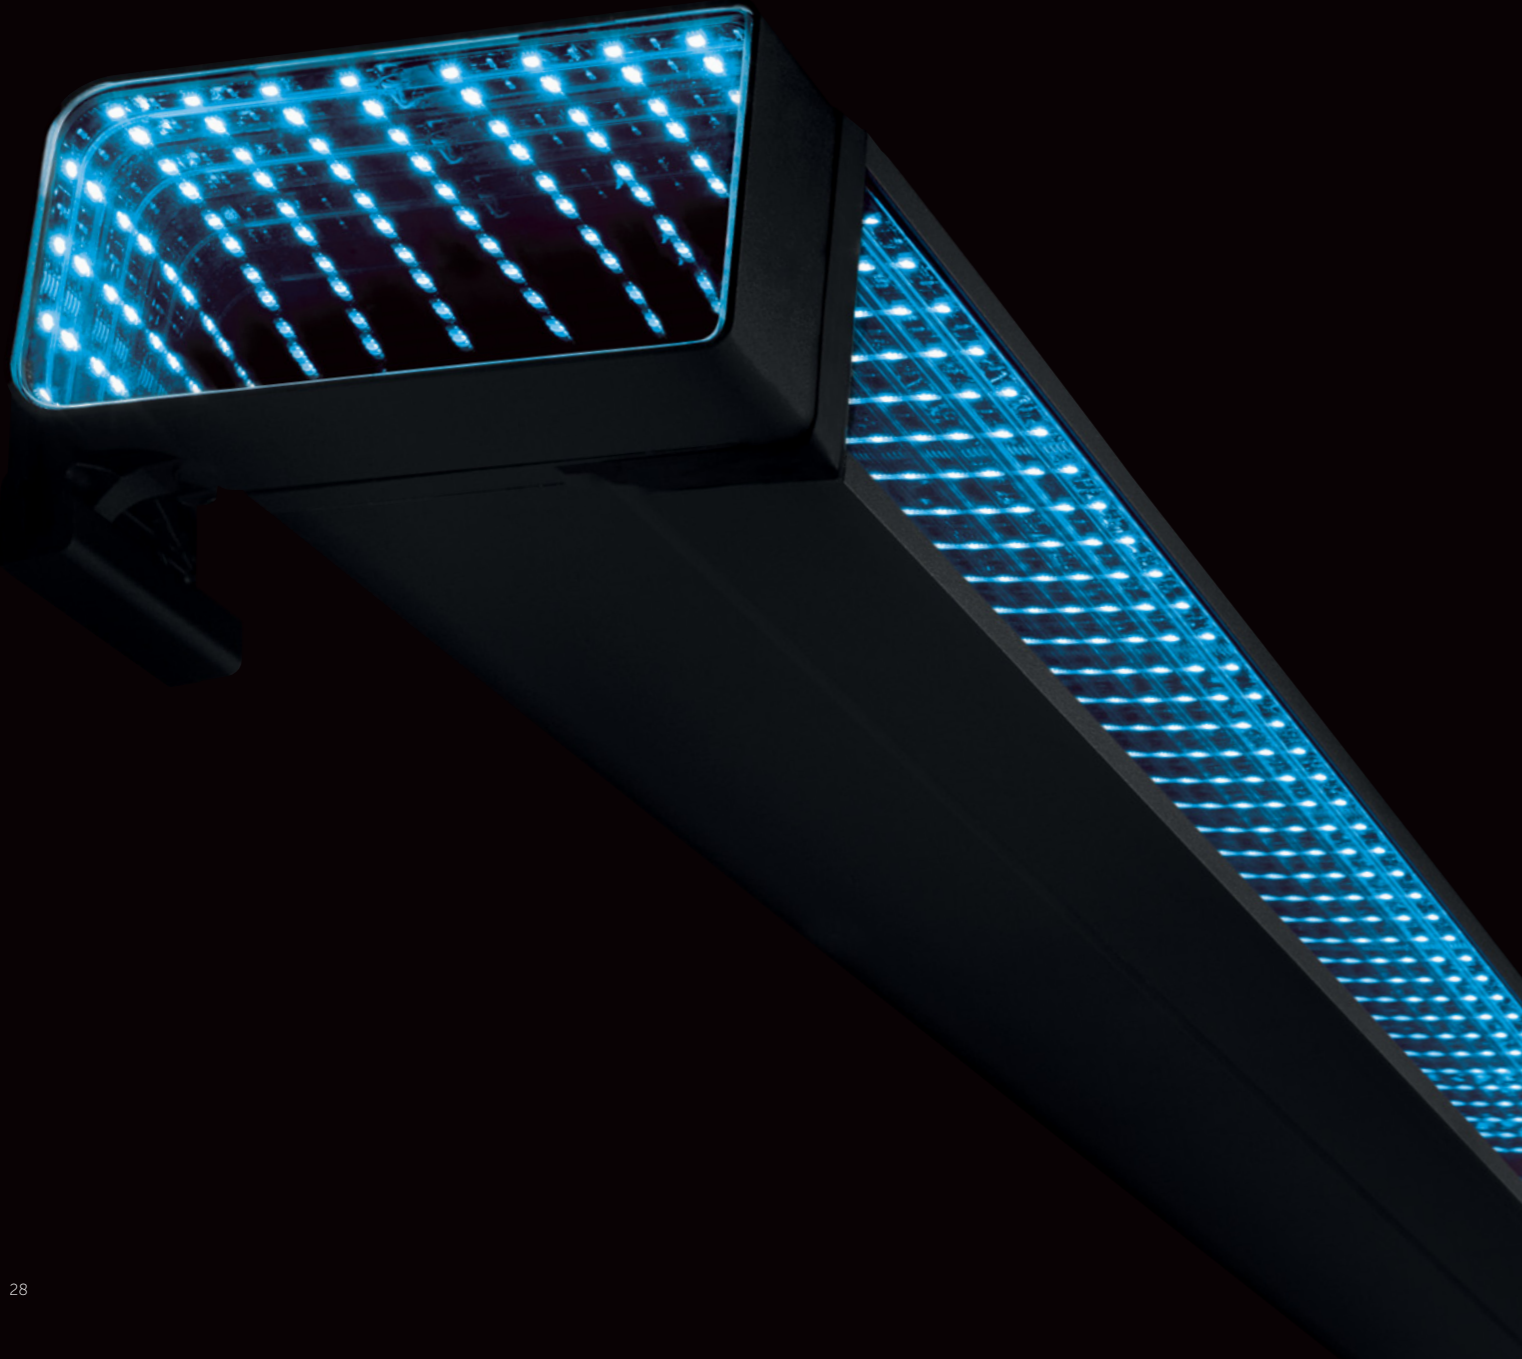

TECHNICAL INFORMATION

Cassette awning with hermetic closure.

Installation: ceiling and wall-mounted.

Angle of pitch: continuous from 0° to 76° with wall mounting; continuous from 10° to 90° with ceiling mounting.

Arms: side, with dimmable white LED light.

Frame available in 9 state-of-the-art colors that can be matched with different types of fabric (see page 80).

You can adjust the ILE system's light-color range via app, or with remote control (included).

Maximum dimensions:
width 500 cm
projection 300 cm