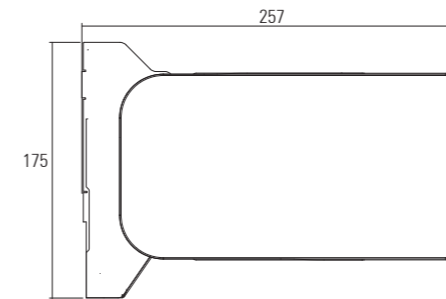

## DIMENSIONS WITH AWNING CLOSED

**Maximum dimensions:**  
width 500 cm  
projection 300 cm