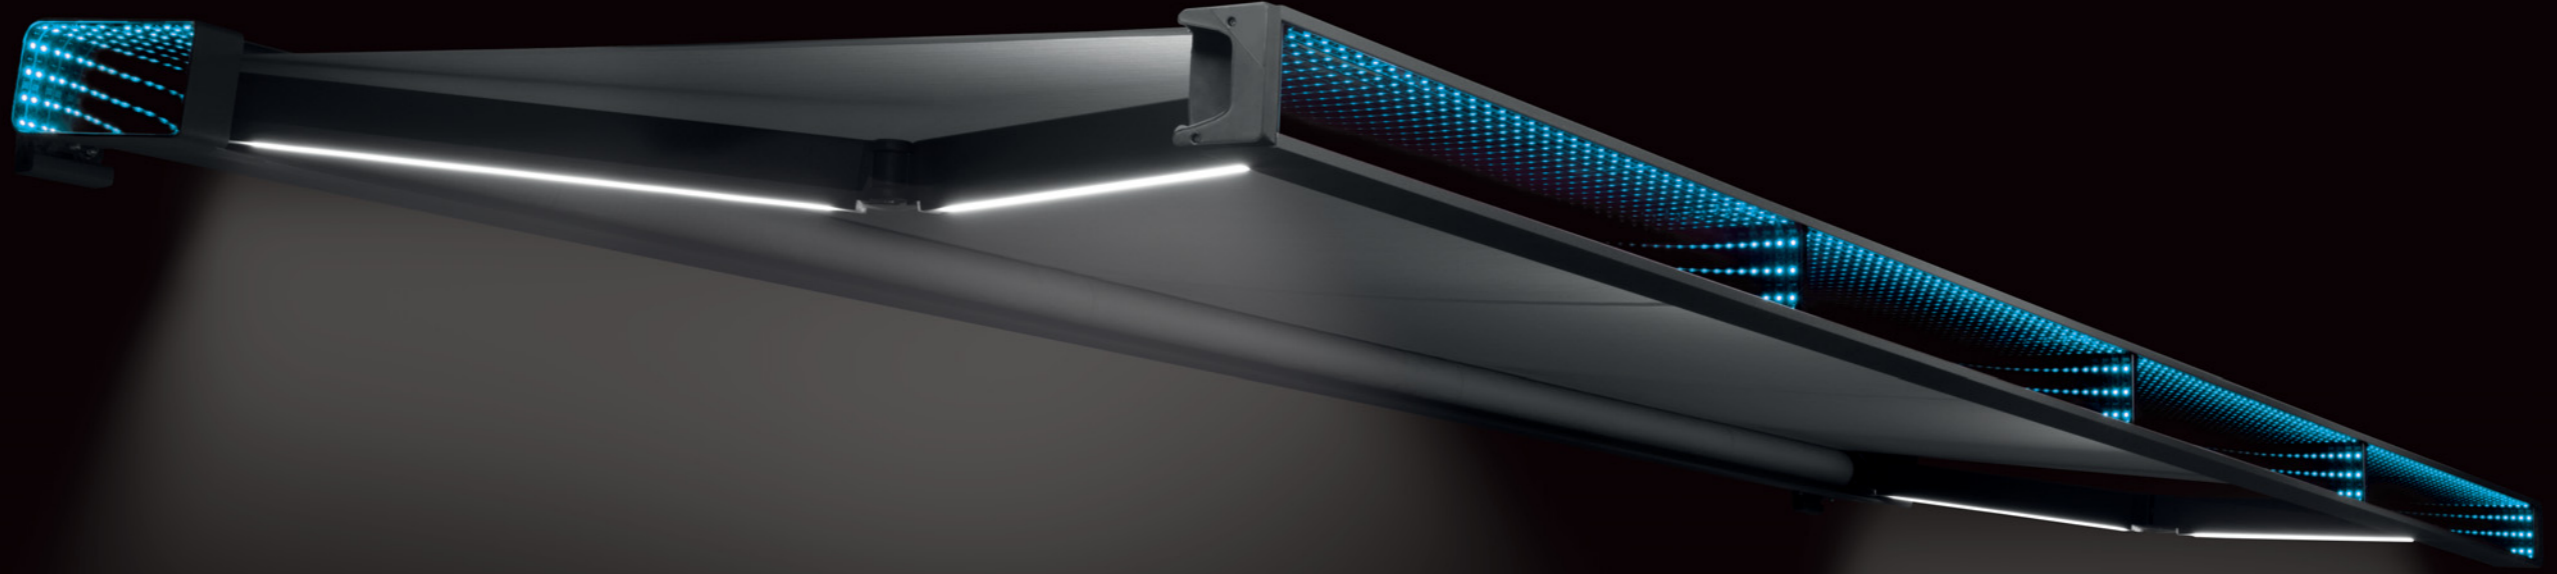

folding arm awnings with cassette

POLLARIS

SIDERA

300 cm MAX. PROJECTION